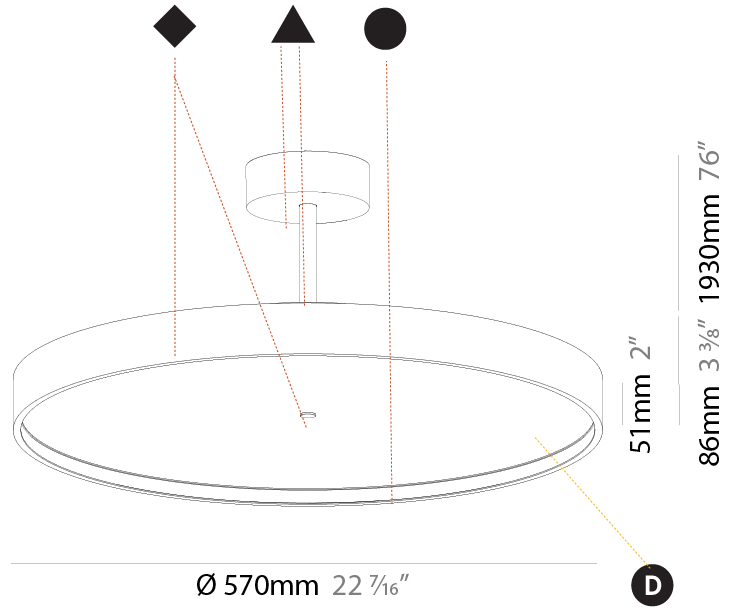

GENERAL

Series: Sign Diva Tube
Subseries: Sign Diva Tube Korona
Brand: Prolicht
Division: Architectural
Mounting Type: Suspension
Mounting Location: Ceiling
Subcategory: Pendant

PHYSICAL

Shape: Round
Diameter (mm): 570
Diameter (in): 22 7/16
Height (mm): 86
Height (in): 3 3/8
Max. Overall Height (mm): 2016
Max. Overall Height (in): 79 3/8
Light Distribution: Direct
Weight (kg): 7.982
Weight (lbs): 17.597

Diffuser: [PMMA - Opal](#) / [Micro-Prism](#) / [Sparkling Secret](#) / [Vintage Industrial](#)

Fixture Finish: [SSR / BKV / CWI / CRY / HAB / UFT / ITA / RUA / FTG / MYG / LOD / PUS / FRO / FUP / KIA / POP / BLS / SPG / MEY / GOH / GUM / CHC / COM / ABZ / JAG / OBR / MOS / ROR](#)

Fixture Material: [Extruded Aluminum](#) / [Steel](#)

ELECTRICAL

Lamp Type: LED (Zhaga Standard)
Input Wattage (W): 49
Total Output Wattage (W): 46.9
Dimming: [Tri-Mode (Non-Dimming and Phase Dimming (120Vac only) and 0-10V Dimming)](#)
Driver Included: Yes
Driver Location: Integrated
Driver Type: Constant Current - Universal
Driver Class: Class 2
Input Voltage (V): 120 - 277
Constant Current (MA): 350

LED

Color Temperature (*K): [2700](#) / [3000](#) / [3500](#) / [4000](#)
Max. Delivered Lumen (lm): 4978 / 5337 / 5384 / 5494
Nominal Lumen (lm): 6199 / 6646 / 6705 / 6842
CRI: >90 CRI
Lamp Life (hrs): 50000

OPTICAL

RATINGS AND CERTIFICATIONS

Certified By: Certified for North American Standards
IP rating: IP20